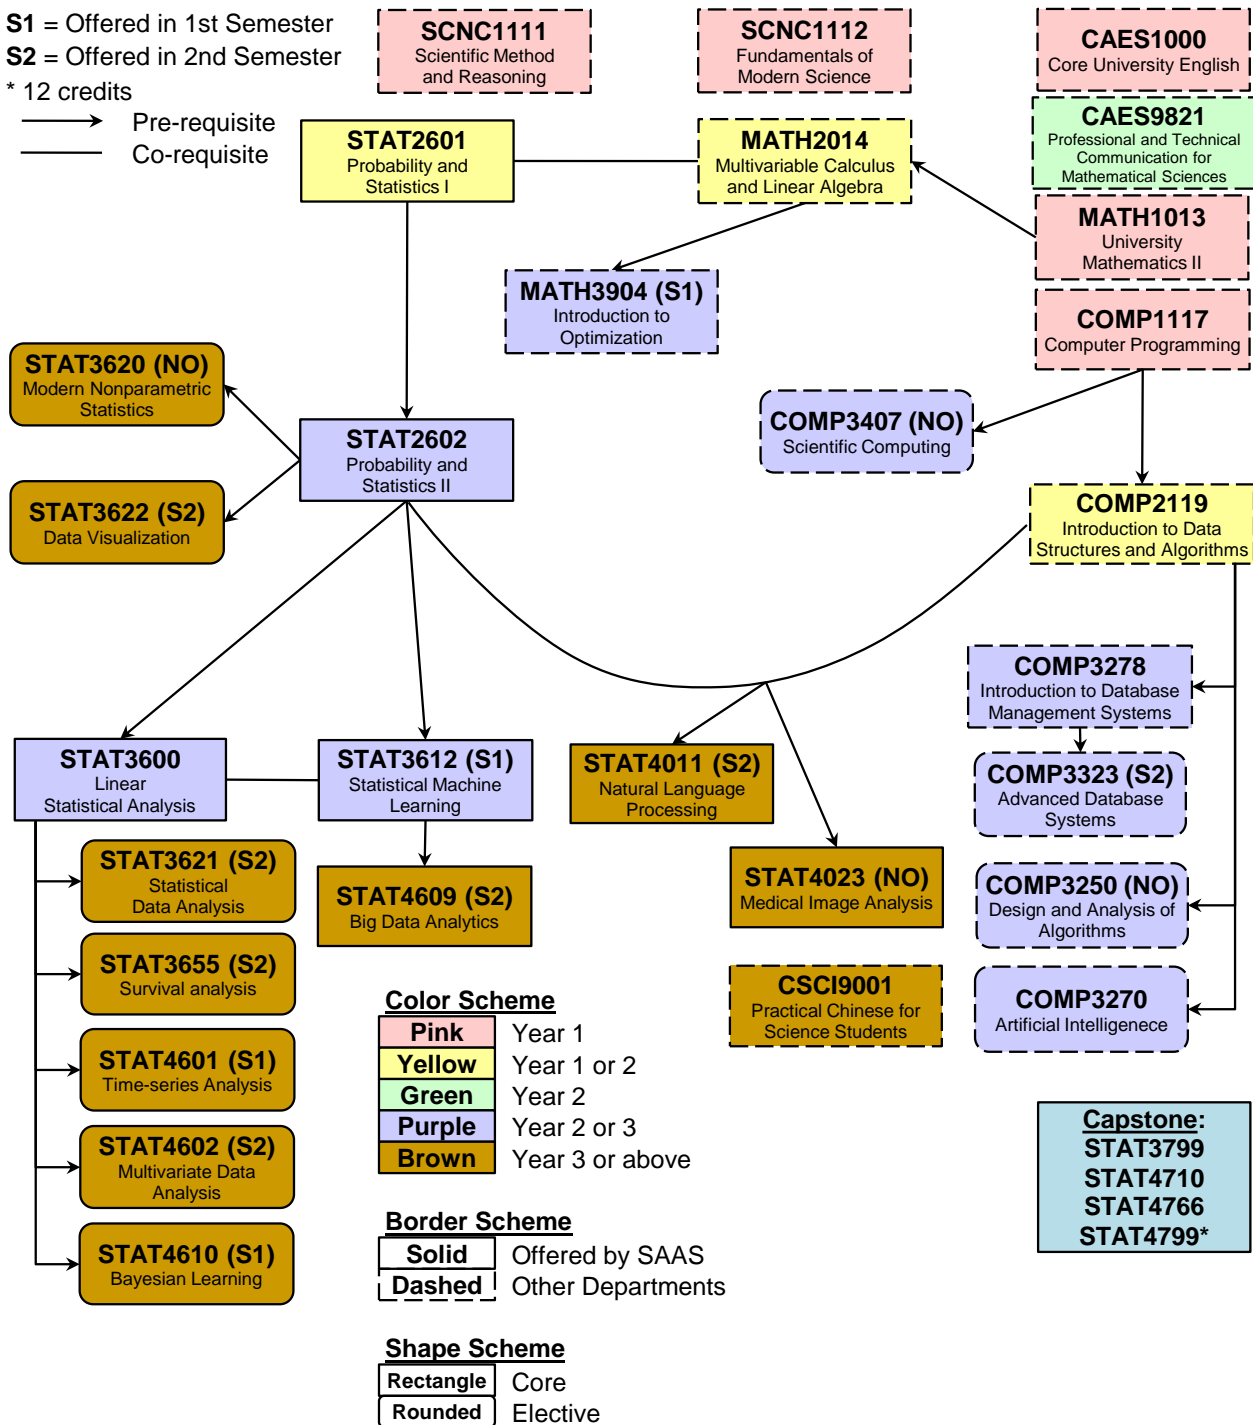

Academic Year: 2023-2024

Flow Chart of Disciplinary Courses for BSc Major in Decision Analytics

(for students admitted to Year 1 in 2022 and thereafter)

S1 = Offered in 1st Semester
S2 = Offered in 2nd Semester
 * 12 credits

→ Pre-requisite
 — Co-requisite

Remarks:

- If there are any courses (offered by SAAS or not) mutually exclusive to any Core courses, students must take the course stated in the curriculum to fulfil the degree requirement of the First Major. Course replacement should only be applied for the other Major(s) or Minor(s).
- The information shown in this flow chart is just for your understanding of the interconnection of different courses. Students must follow the most updated course information (pre-requisite, offering semester, etc.) and syllabus given on the Faculty website and in class.