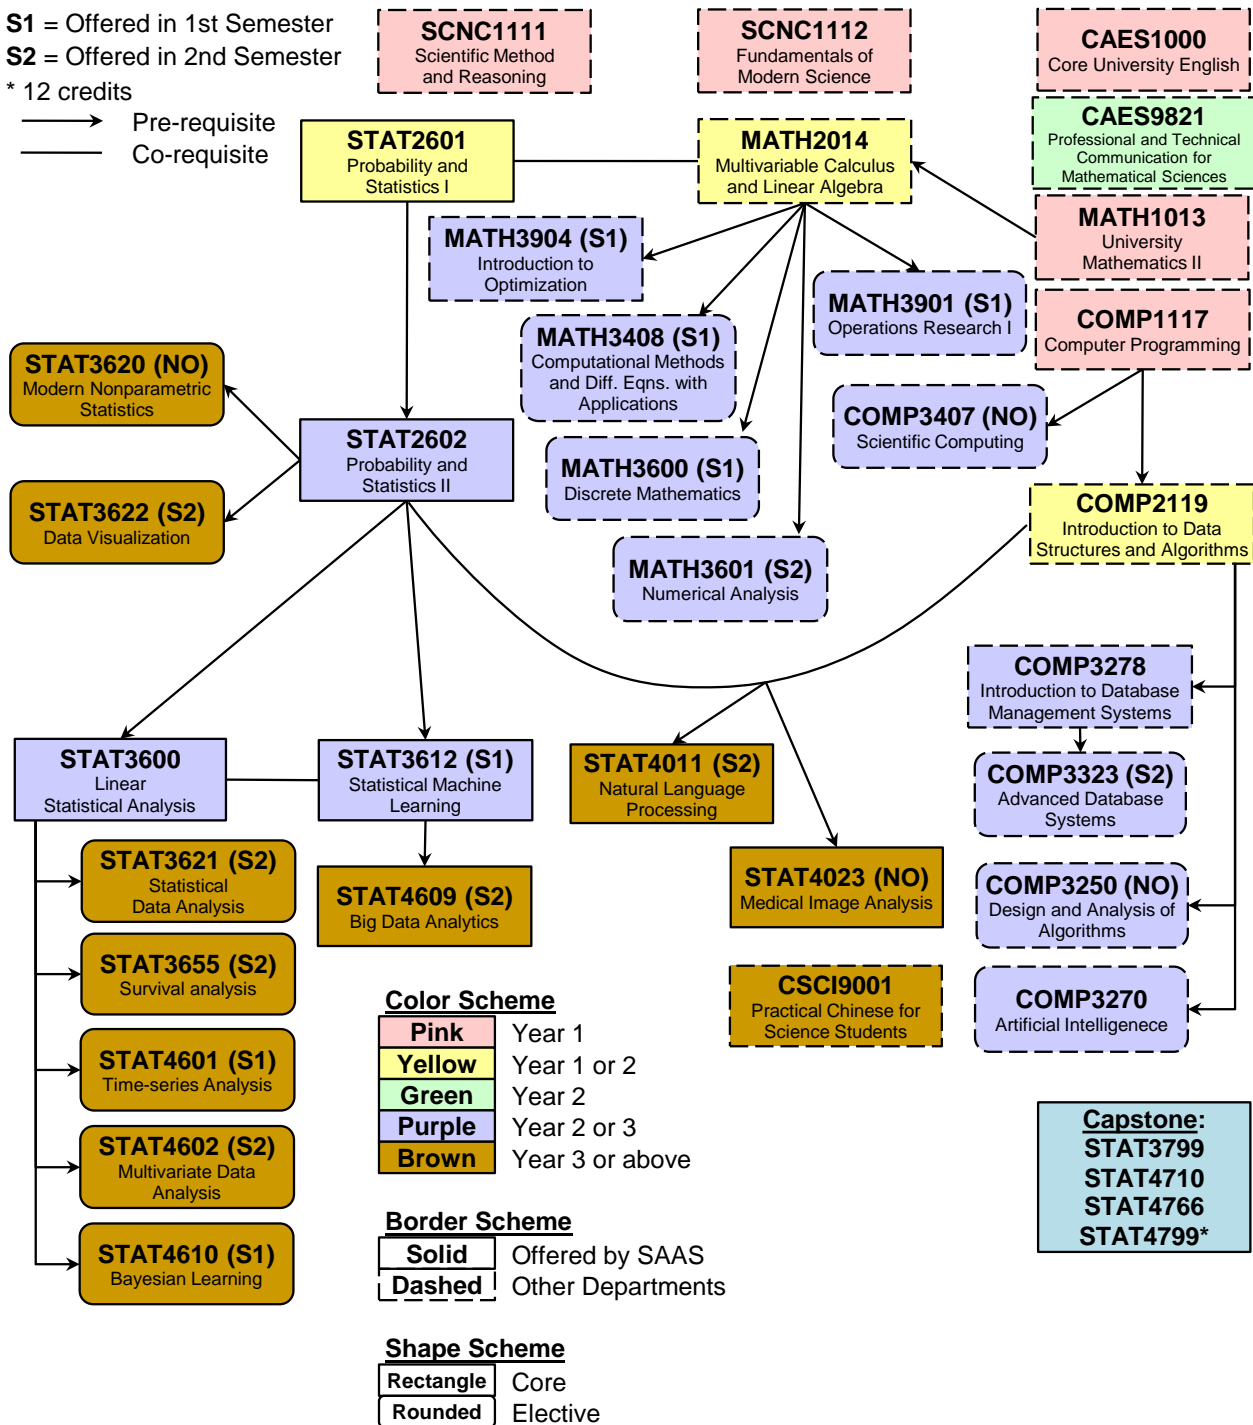

Academic Year: 2023-2024

**Flow Chart of Disciplinary Courses for BSc Major in Decision Analytics**

(for students admitted to Year 1 in 2021 and before)

S1 = Offered in 1st Semester  
 S2 = Offered in 2nd Semester  
 \* 12 credits

→ Pre-requisite  
 — Co-requisite

Remarks:

- If there are any courses (offered by SAAS or not) mutually exclusive to any Core courses, students must take the course stated in the curriculum to fulfil the degree requirement of the First Major. Course replacement should only be applied for the other Major(s) or Minor(s).
- The information shown in this flow chart is just for your understanding of the interconnection of different courses. Students must follow the most updated course information (pre-requisite, offering semester, etc.) and syllabus given on the Faculty website and in class.