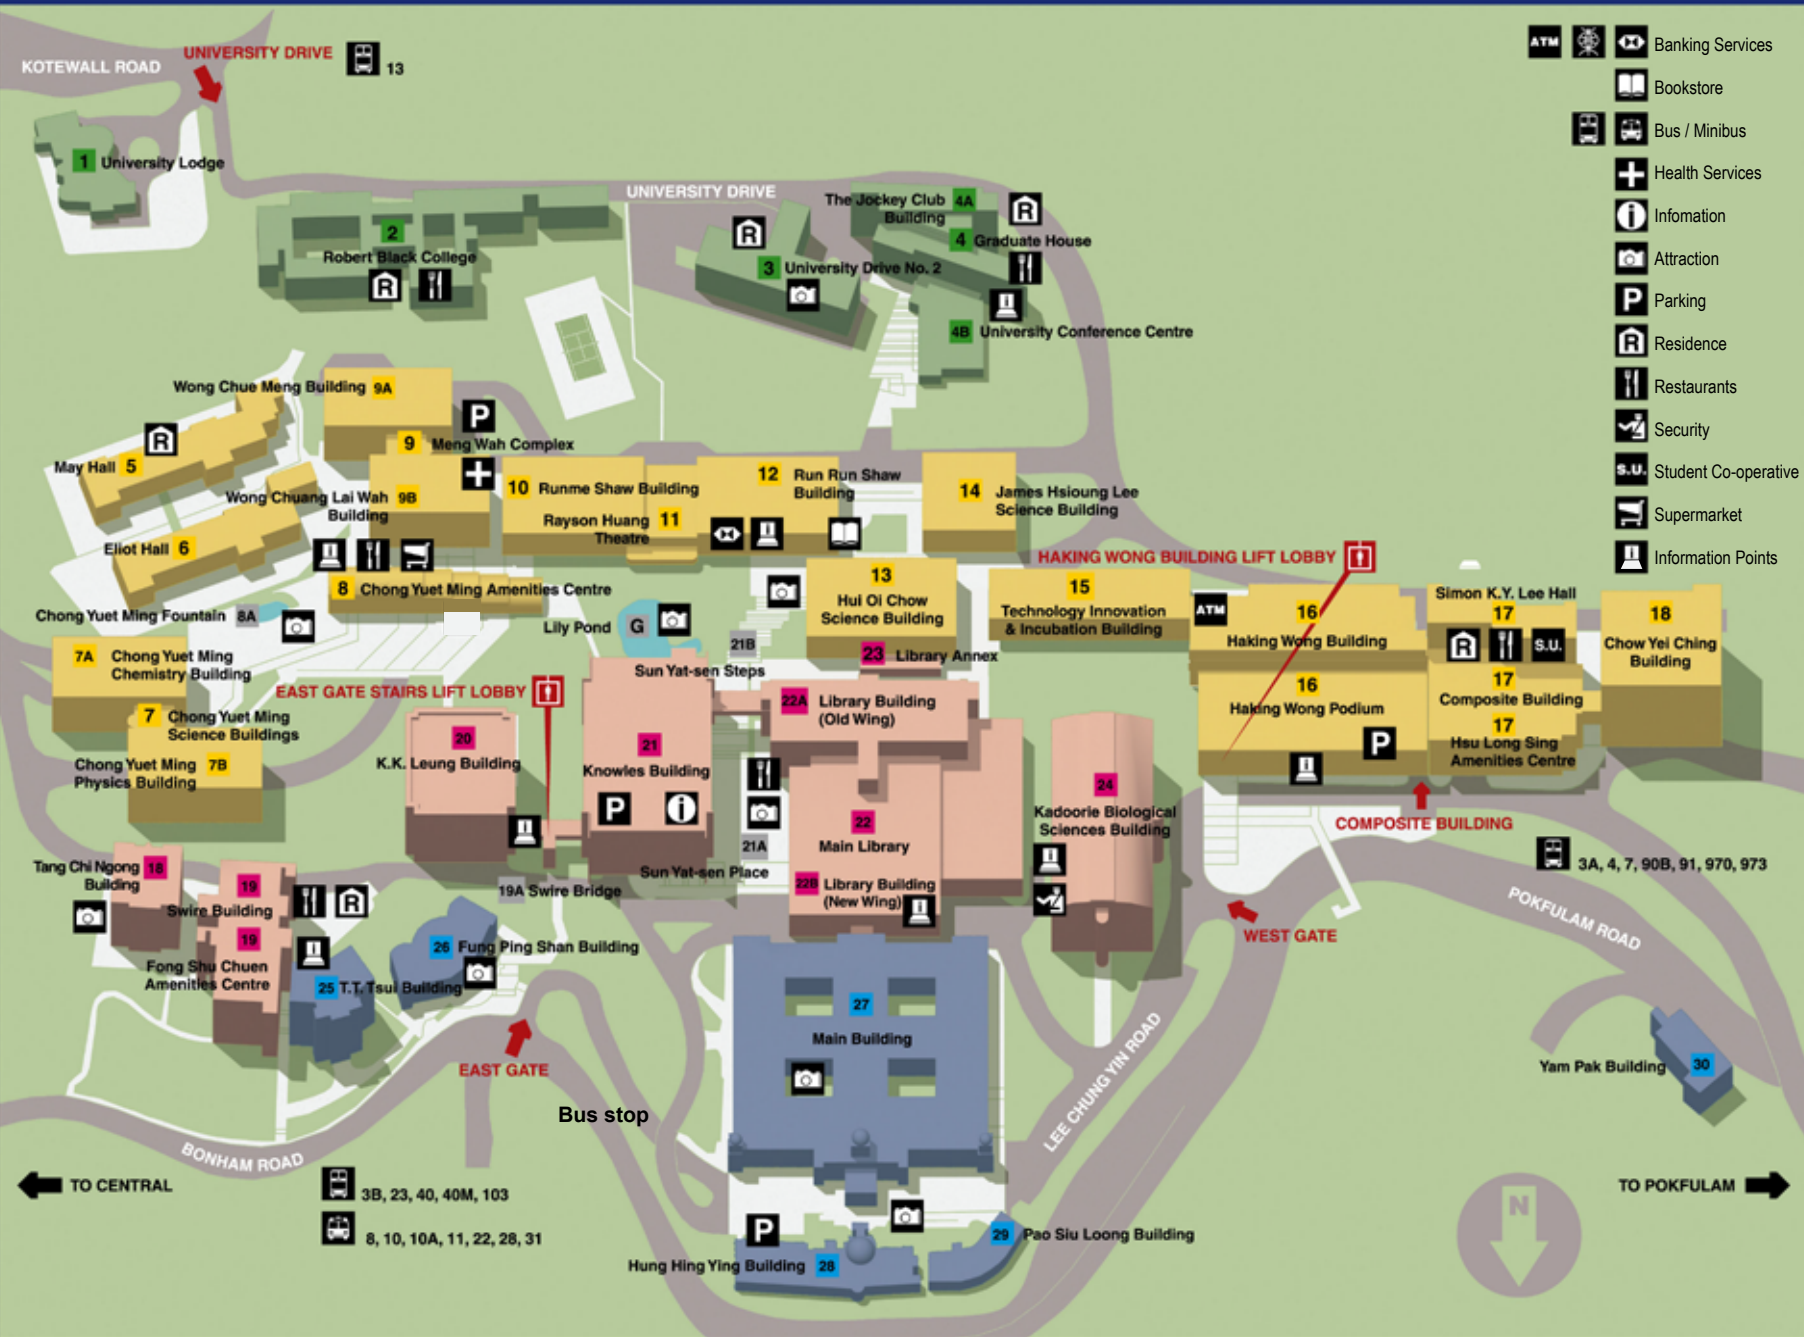

## MAIN CAMPUS INDEX

IN ALPHABETICAL ORDER

N.B.: [KB] Knowles Building [KKL] K.K. Leung Building [MB] Main Building [RBC] Robert Black College

- 21 Academic Services Enquiry Office [KB]
- 8 Chong Yuet Ming Amenities Centre
- 7A Chong Yuet Ming Chemistry Building
- 8A Chong Yuet Ming Fountain
- 7B Chong Yuet Ming Physics Building
- 7 Chong Yuet Ming Science Buildings
- 18 Chow Yei Ching Building
- 17 Composite Building
- 27 Convocation Room [MB-R218]
- 9 Council Chamber
- 19 Duchess of Kent Hall
- 6 Eliot Hall
- 19 Fong Shu Chuen Amenities Centre
- 6 Foundation Chamber
- 26 Fung Ping Shan Building
- 4 Graduate House
- 16 Haking Wong Building
- 16 Haking Wong Podium
- 17 Hornell Hall
- 17 Hsu Long Sing Amenities Centre
- 13 Hui Oi Chow Science Building
- 22B Hui Pun Hing Lecture Hall
- 28 Hung Hing Ying Building
- 14 James Hsioung Lee Science Building
- 3 Jao Tsung-I's Petite Ecole
- 4A Jockey Club Building, The
- 20 K.K. Leung Building
- 24 Kadoorie Biological Sciences Building
- 21 Knowles Building
- 2 Kong Siu Luey Hall [RBC]
- 25 26 University Museum and Art Gallery
- 4B Wang Gungwu Lecture Hall
- 9B Wong Chuang Lai Wah Building
- 9A Wong Chue Meng Building
- 30 Yam Pak Building
- G Lily Pond
- 27 Loke Yew Hall [MB]
- 27 Main Building
- 22 Main Library
- 5 May Hall
- 9 Meng Wah Complex
- 20 Mody Reading Room [KKL]
- G Mong Kwok Ping Garden
- 29 Pao Siu Loong Building
- 11 Rayson Huang Theatre
- 2 Robert Black College
- 2 Robinson Hall [RBC]
- 12 Run Run Shaw Building
- 10 Runme Shaw Building
- 21 Senate Room [KB]
- 20 Senior Common Room [KKL]
- 17 Simon K.Y. Lee Hall
- 21A Sun Yat-sen Place
- 21B Sun Yat-sen Steps
- 19A Swire Bridge
- 19 Swire Building
- 19 Swire Hall
- 25 T.T. Tsui Building
- 18 Tang Chi Ngong Building
- 15 Technology Innovation and Incubation Building
- 12 University Bookstore
- 4B University Conference Centre
- 3 University Drive No. 2
- 1 University Lodge