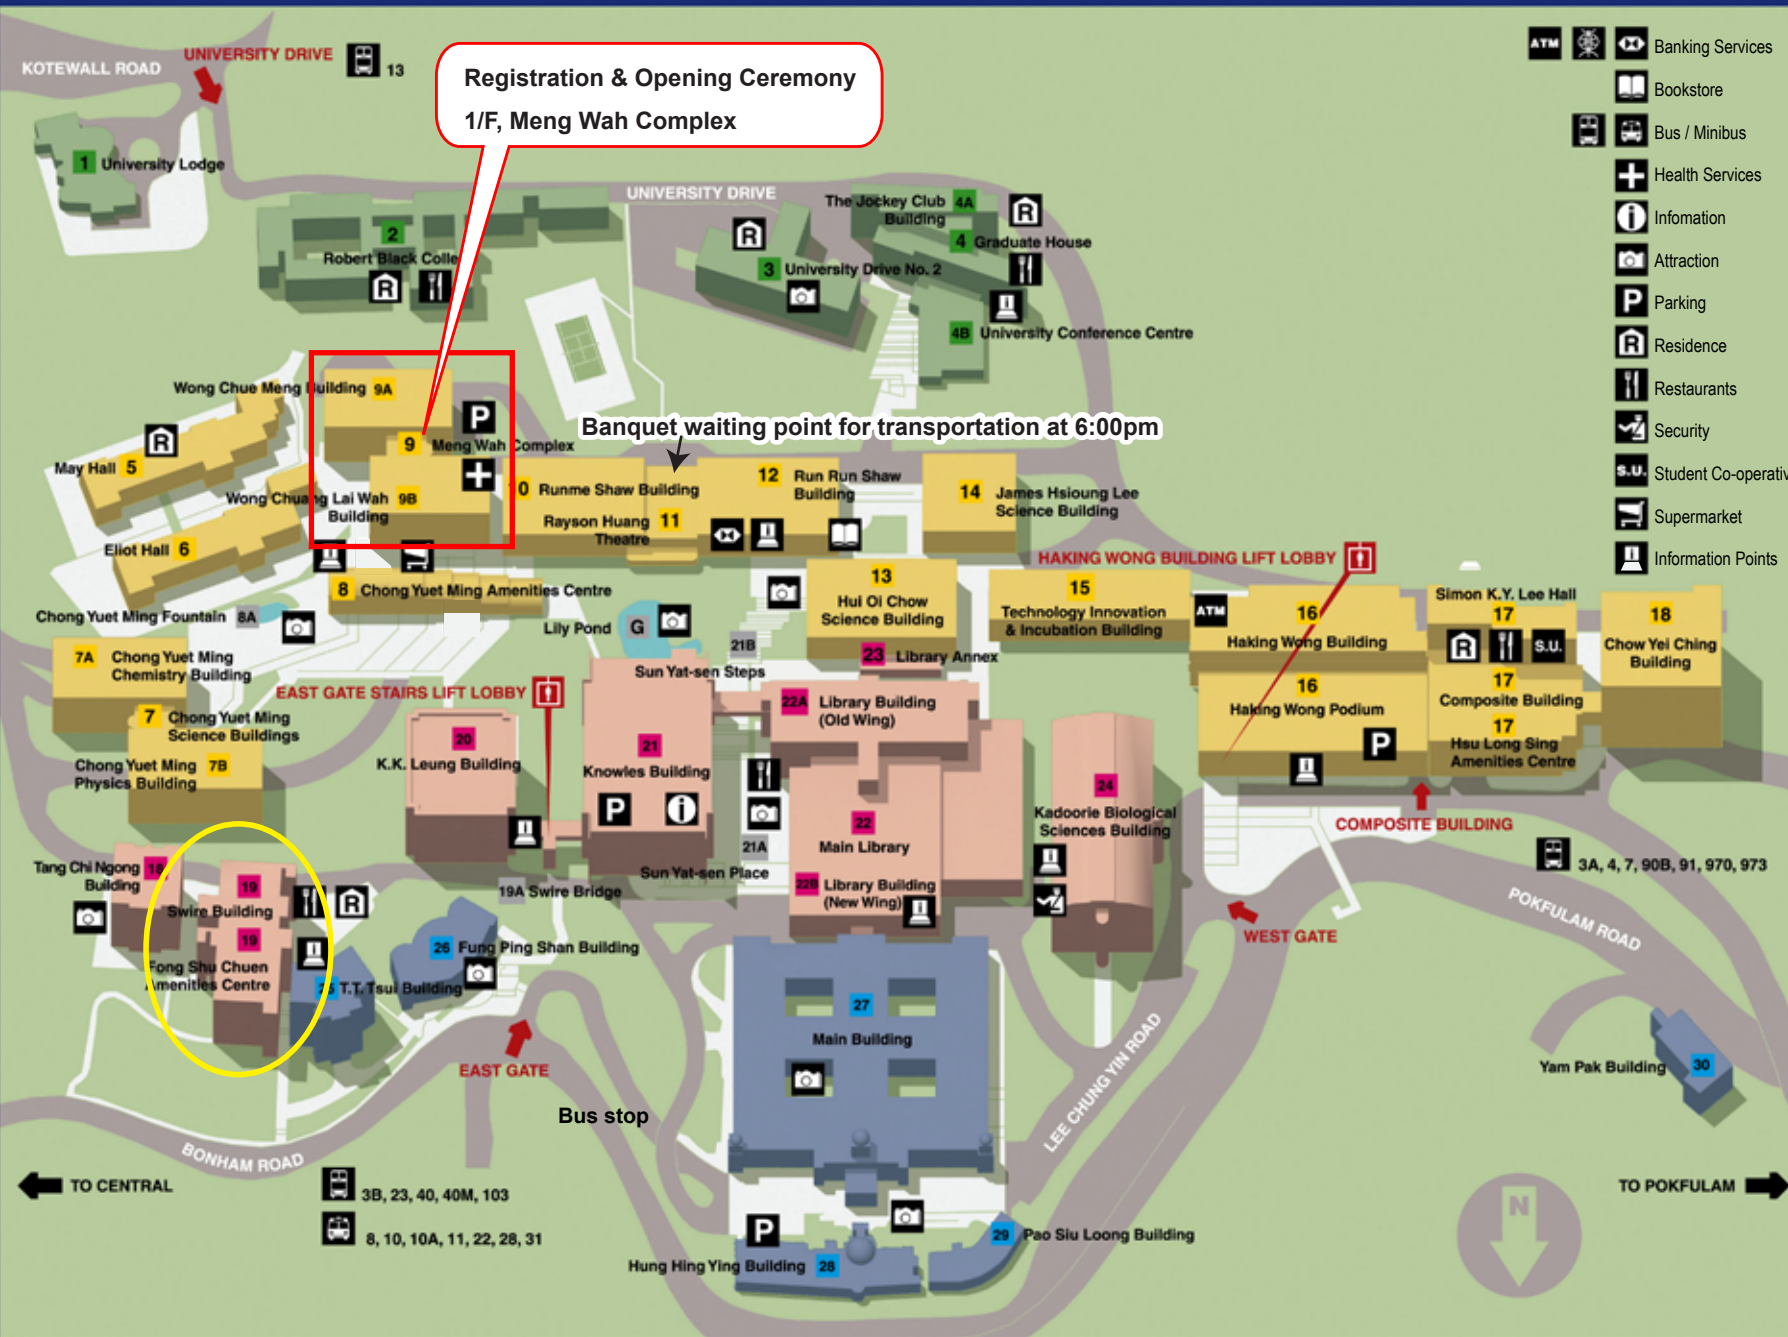

Main Campus Map

MAIN CAMPUS INDEX

IN ALPHABETICAL ORDER
 N.B.: [KB] Knowles Building [KKL] K.K. Leung Building [MB] Main Building [RBC] Robert Black College

- 21 Academic Services Enquiry Office [KB]
- 8 Chong Yuet Ming Amenities Centre
- 7A Chong Yuet Ming Chemistry Building
- 7B Chong Yuet Ming Physics Building
- 7 Chong Yuet Ming Science Buildings
- 18 Chow Yei Ching Building
- 17 Composite Building
- 27 Convocation Room [MB-R218]
- 9 Council Chamber
- 19 Duchess of Kent Hall
- 6 Elliot Hall
- 19 Fong Shu Chuen Amenities Centre
- 6 Foundation Chamber
- 26 Fung Ping Shan Building
- 4 Graduate House
- 16 Haking Wong Building
- 16 Haking Wong Podium
- 17 Hornell Hall
- 17 Hsu Long Sing Amenities Centre
- 13 Hui Oi Chow Science Building
- 20B Hui Pun Hing Lecture Hall
- 28 Hung Hing Ying Building
- 14 James Hsioung Lee Science Building
- 3 Jao Tsung-I's Petite Ecole
- 4A Jockey Club Building, The
- 20 K.K. Leung Building
- 24 Kadoorie Biological Sciences Building
- 21 Knowles Building
- 2 Kong Siu Luey Hall [RBC]
- 8 Lee Chi Hung Hall
- 23 Library Annex
- 22B Library Building(New Wing)
- 22A Library Building(Old Wing)
- G Lily Pond
- 27 Loke Yew Hall [MB]
- 27 Main Building
- 22 Main Library
- 5 May Hall
- 9 Meng Wah Complex
- 20 Mody Reading Room [KKL]
- G Mong Kwok Ping Garden
- 29 Pao Siu Loong Building
- 11 Rayson Huang Theatre
- 2 Robert Black College
- 2 Robinson Hall [RBC]
- 12 Run Run Shaw Building
- 10 Runme Shaw Building
- 21 Senate Room [KB]
- 20 Senior Common Room [KKL]
- 17 Simon K.Y. Lee Hall
- 21A Sun Yat-sen Place
- 21B Sun Yat-sen Steps
- 19A Swire Bridge
- 19 Swire Building
- 19 Swire Hall
- 25 T.T. Tsui Building
- 18 Tang Chi Ngong Building
- 15 Technology Innovation and Incubation Building
- 12 University Bookstore
- 4B University Conference Centre
- 3 University Drive No. 2
- 1 University Lodge
- 25, 26 University Museum and Art Gallery
- 4B Wang Gungwu Lecture Hall
- 9B Wong Chuang Lai Wah Building
- 9A Wong Chue Meng Building
- 30 Yam Pak Building